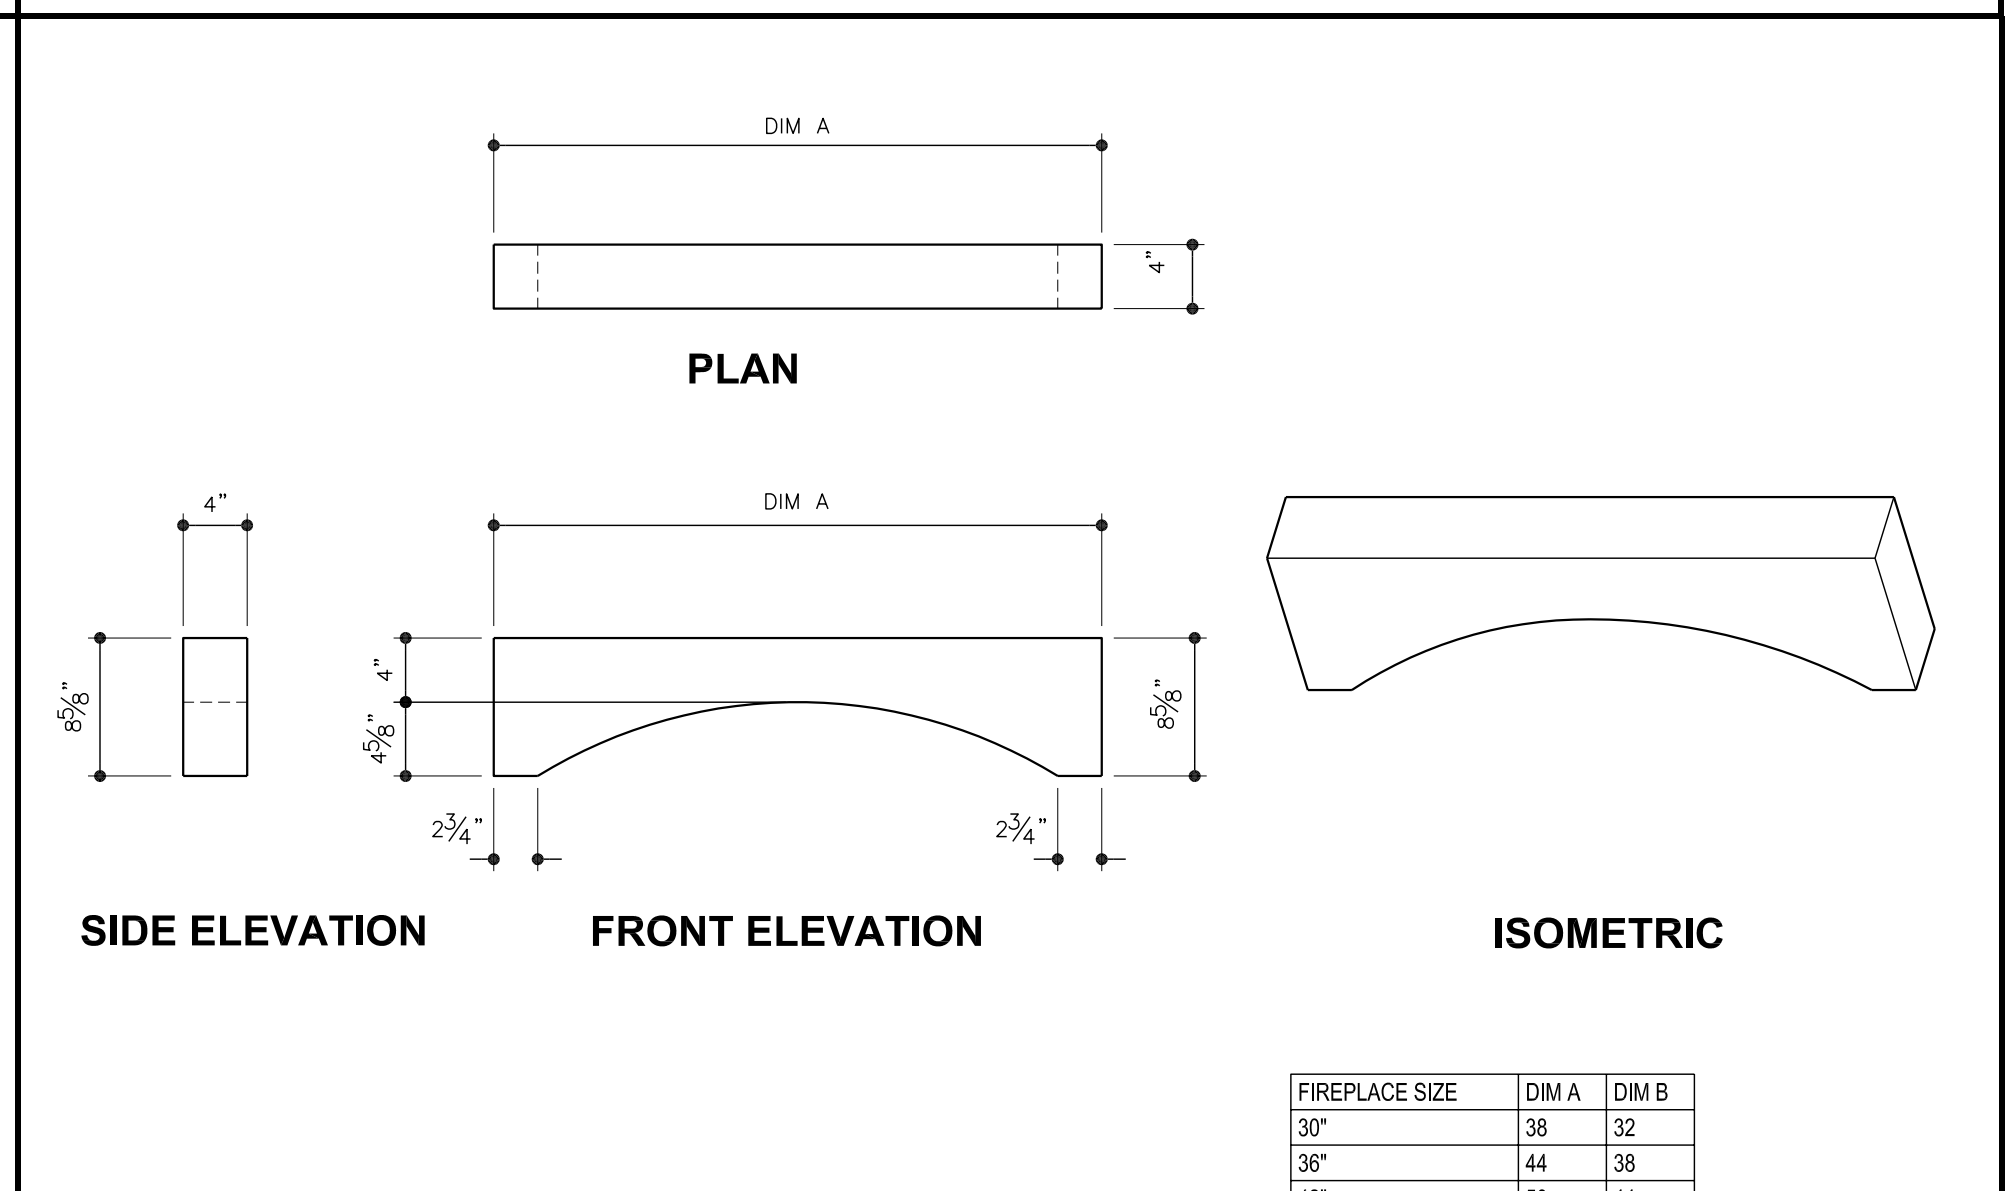

FireRock

The fireplace, *rekindled.*

SEE-THROUGH VENT-FREE FIREPLACE- INDIVIDUAL COMPONENTS

21 VENTLESS TOP PLATE SCALE: 1" = 1'-0"

1 BASE PLATE SCALE: 1" = 1'-0"
NOTE: FOR USE ON SEE-THROUGH FIREPLACES, TURN BASE PLATE OVER AND USE THE BOTTOM SIDE AS THE TOP.

19 SEE-THROUGH FIREBOX SIDE SCALE: 1" = 1'-0"

19 SEE-THROUGH FIREBOX SIDE SCALE: 1" = 1'-0"

20 FIREBOX ARCHED HEADER (OPTIONAL) SCALE: 1" = 1'-0"

20 FIREBOX ARCHED HEADER (OPTIONAL) SCALE: 1" = 1'-0"