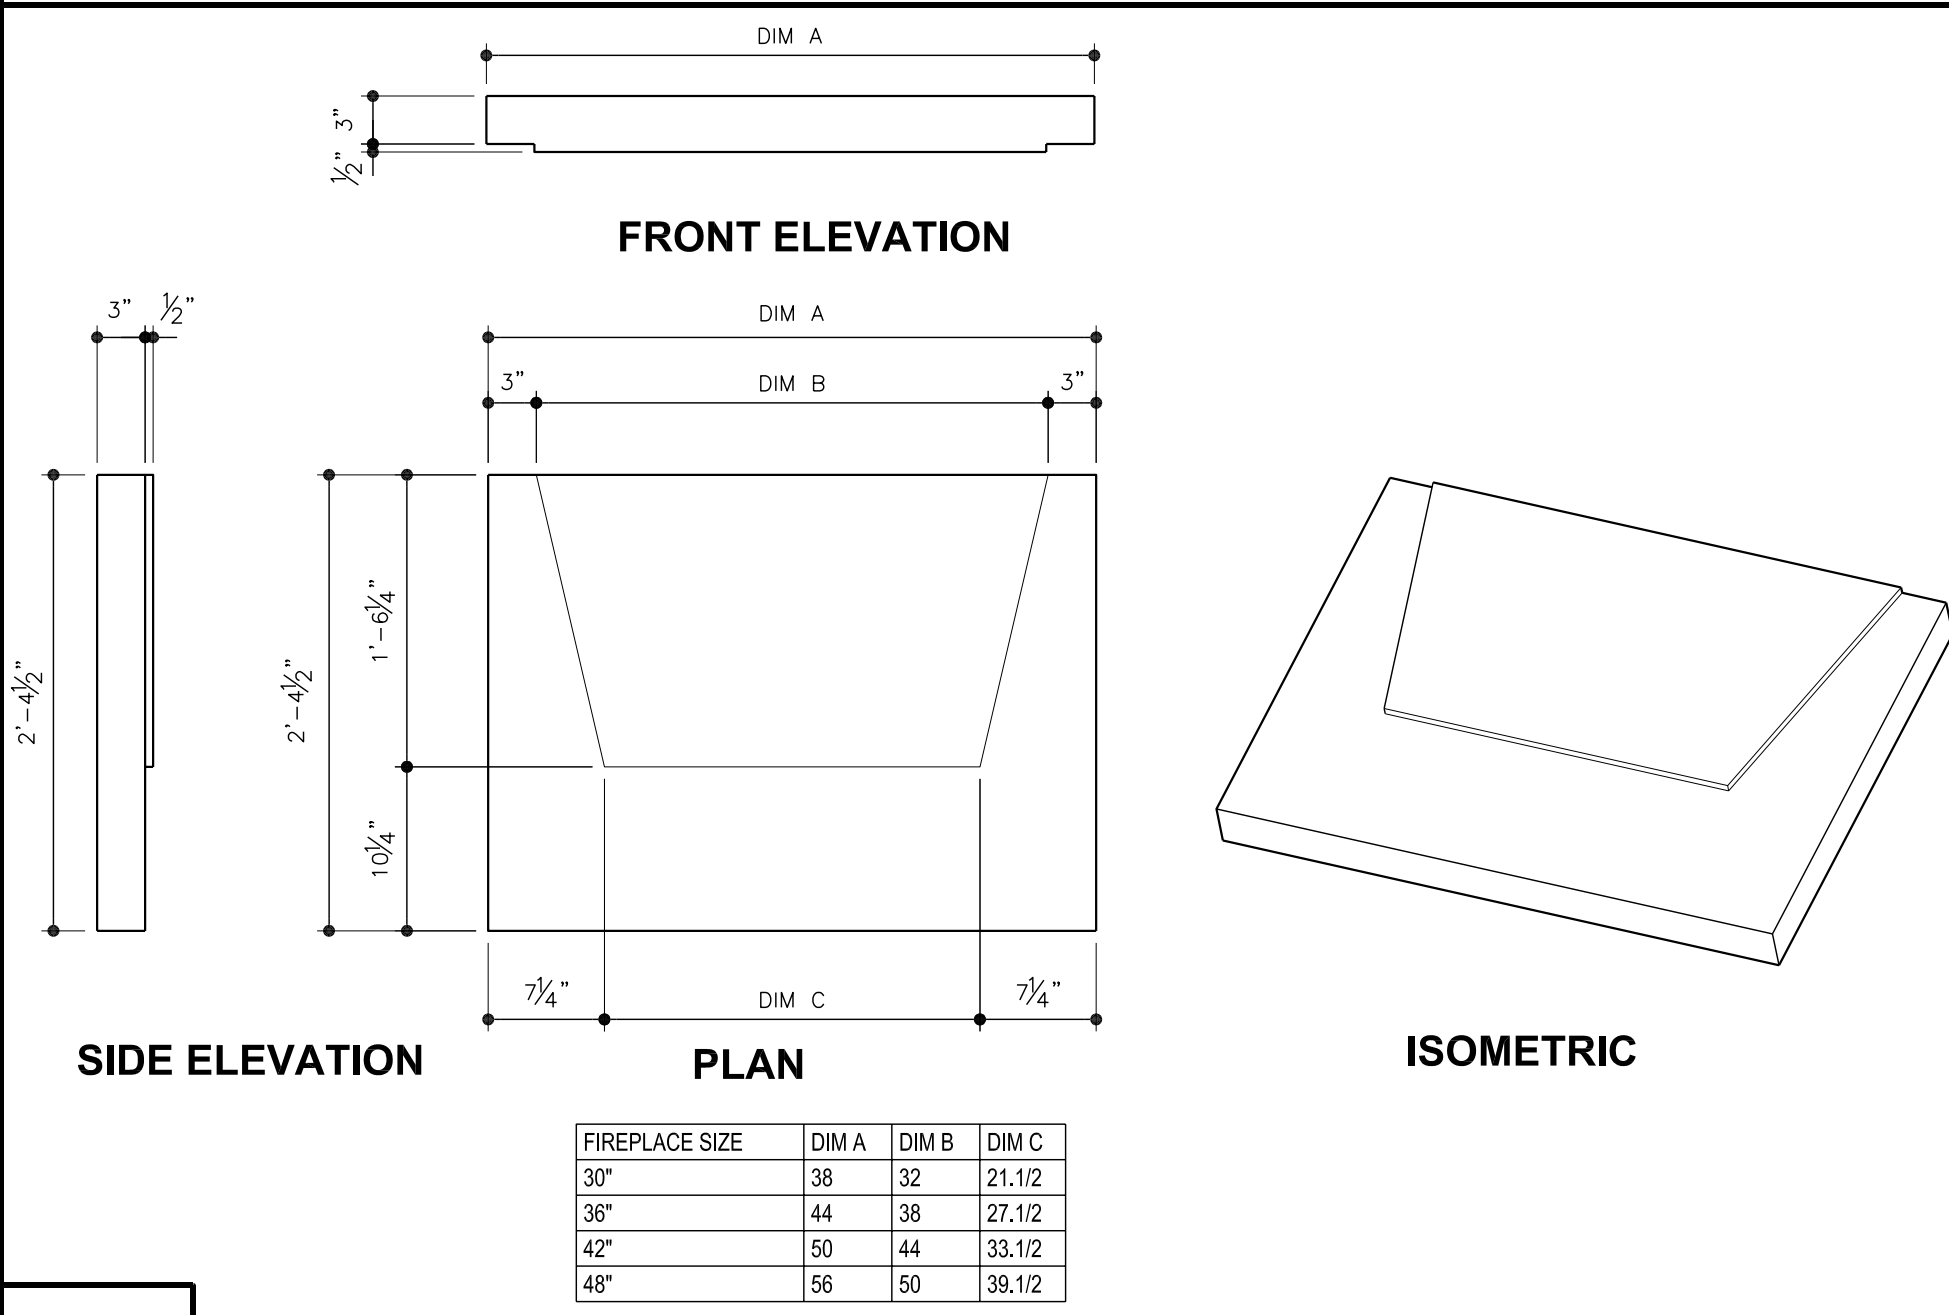

FireRock

The fireplace, *rekindled.*

SEE-THROUGH VENT-FREE FIREPLACE- INDIVIDUAL COMPONENTS

21 VENTLESS TOP PLATE SCALE: 1" = 1'-0"

1 BASE PLATE SCALE: 1" = 1'-0"
NOTE: FOR USE ON SEE-THROUGH FIREPLACES, TURN BASE PLATE OVER AND USE THE BOTTOM SIDE AS THE TOP.

19 SEE-THROUGH FIREBOX SIDE SCALE: 1" = 1'-0"

19 SEE-THROUGH FIREBOX SIDE SCALE: 1" = 1'-0"

20 FIREBOX ARCHED HEADER (OPTIONAL) SCALE: 1" = 1'-0"

20 FIREBOX ARCHED HEADER (OPTIONAL) SCALE: 1" = 1'-0"