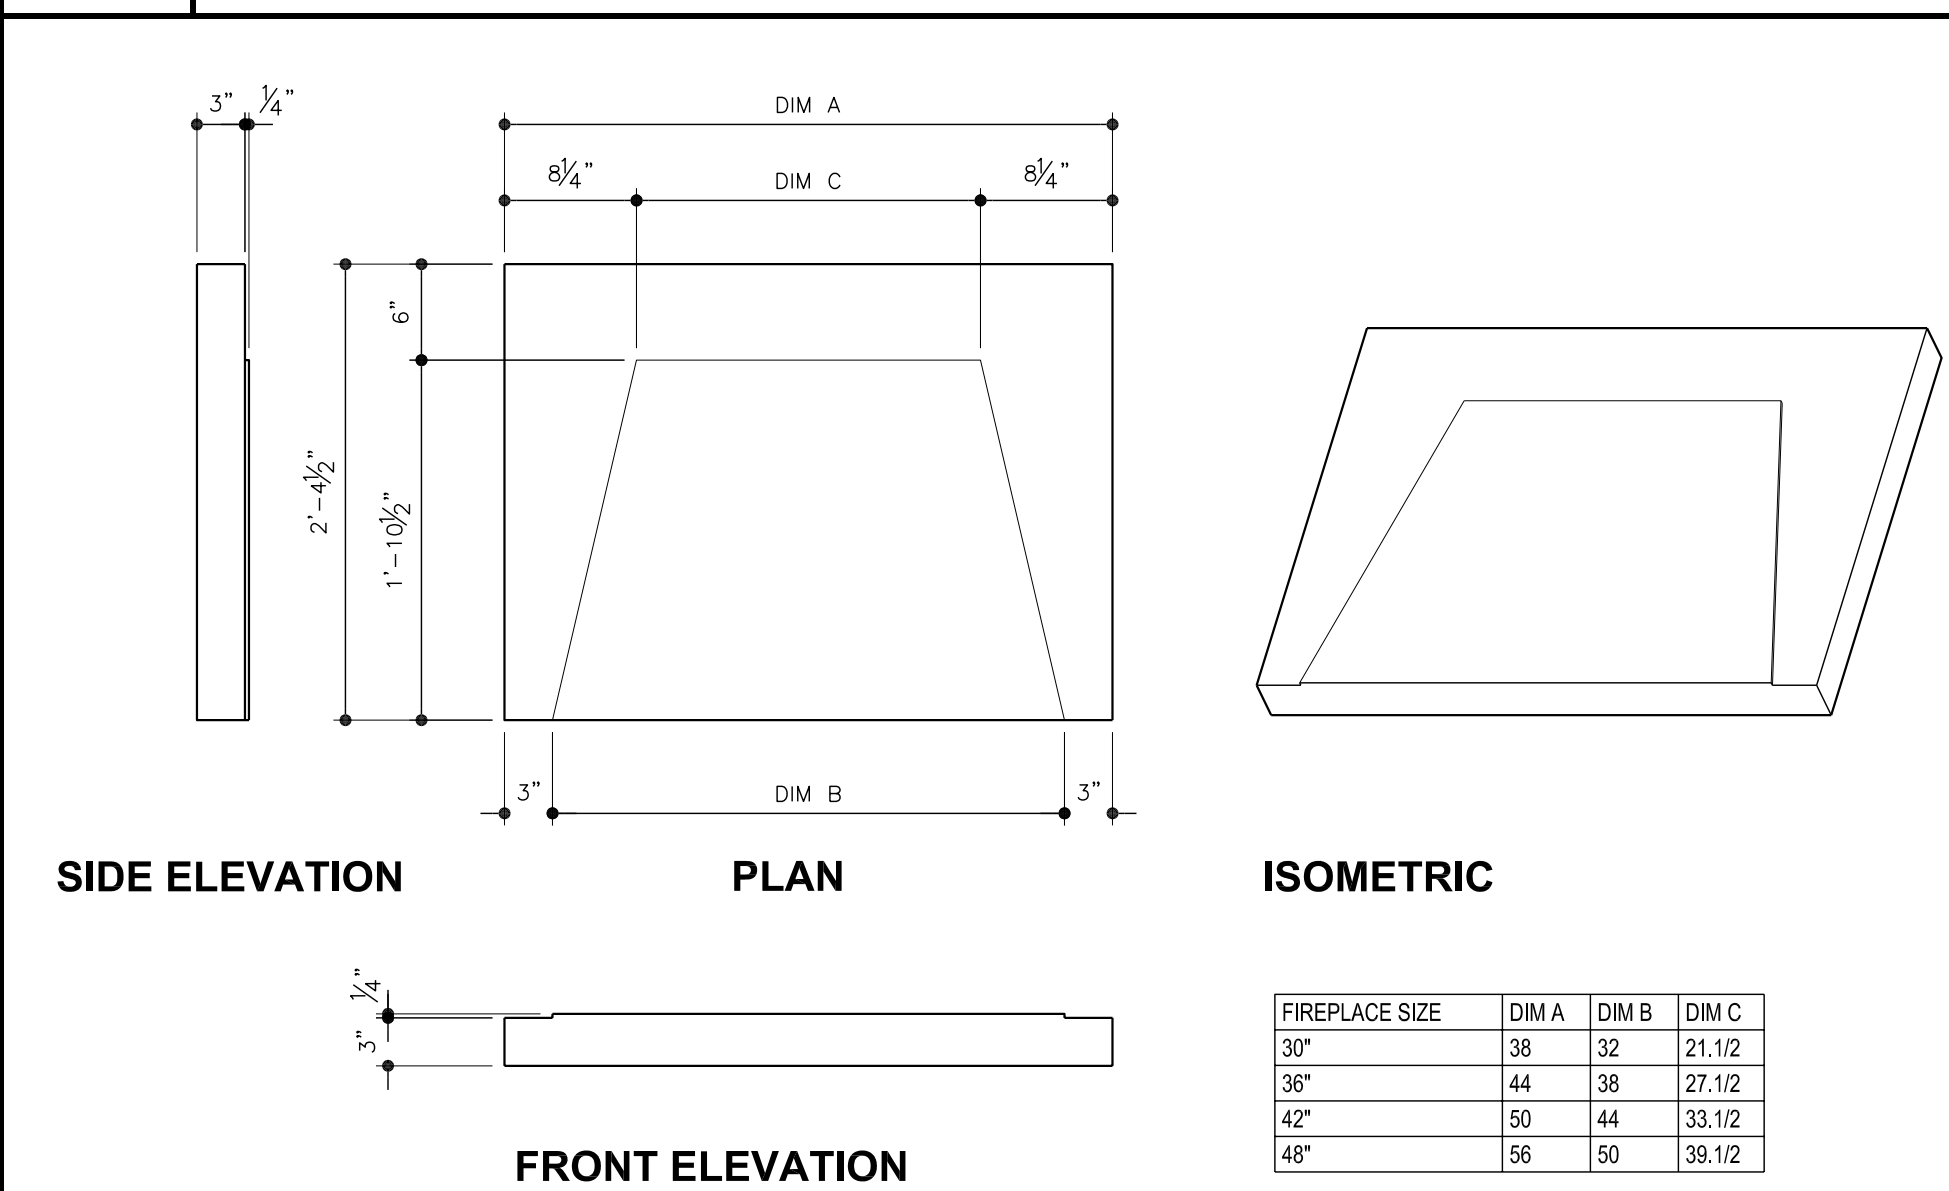

FireRock

The fireplace, *rekindled.*

SEE-THROUGH VENT-FREE FIREPLACE- INDIVIDUAL COMPONENTS

21 VENTLESS TOP PLATE SCALE: 1" = 1'-0"

1 BASE PLATE SCALE: 1" = 1'-0"
NOTE: FOR USE ON SEE-THROUGH FIREPLACES, TURN BASE PLATE OVER AND USE THE BOTTOM SIDE AS THE TOP.

19 SEE-THROUGH FIREBOX SIDE SCALE: 1" = 1'-0"

19 SEE-THROUGH FIREBOX SIDE SCALE: 1" = 1'-0"

20 FIREBOX ARCHED HEADER (OPTIONAL) SCALE: 1" = 1'-0"

20 FIREBOX ARCHED HEADER (OPTIONAL) SCALE: 1" = 1'-0"