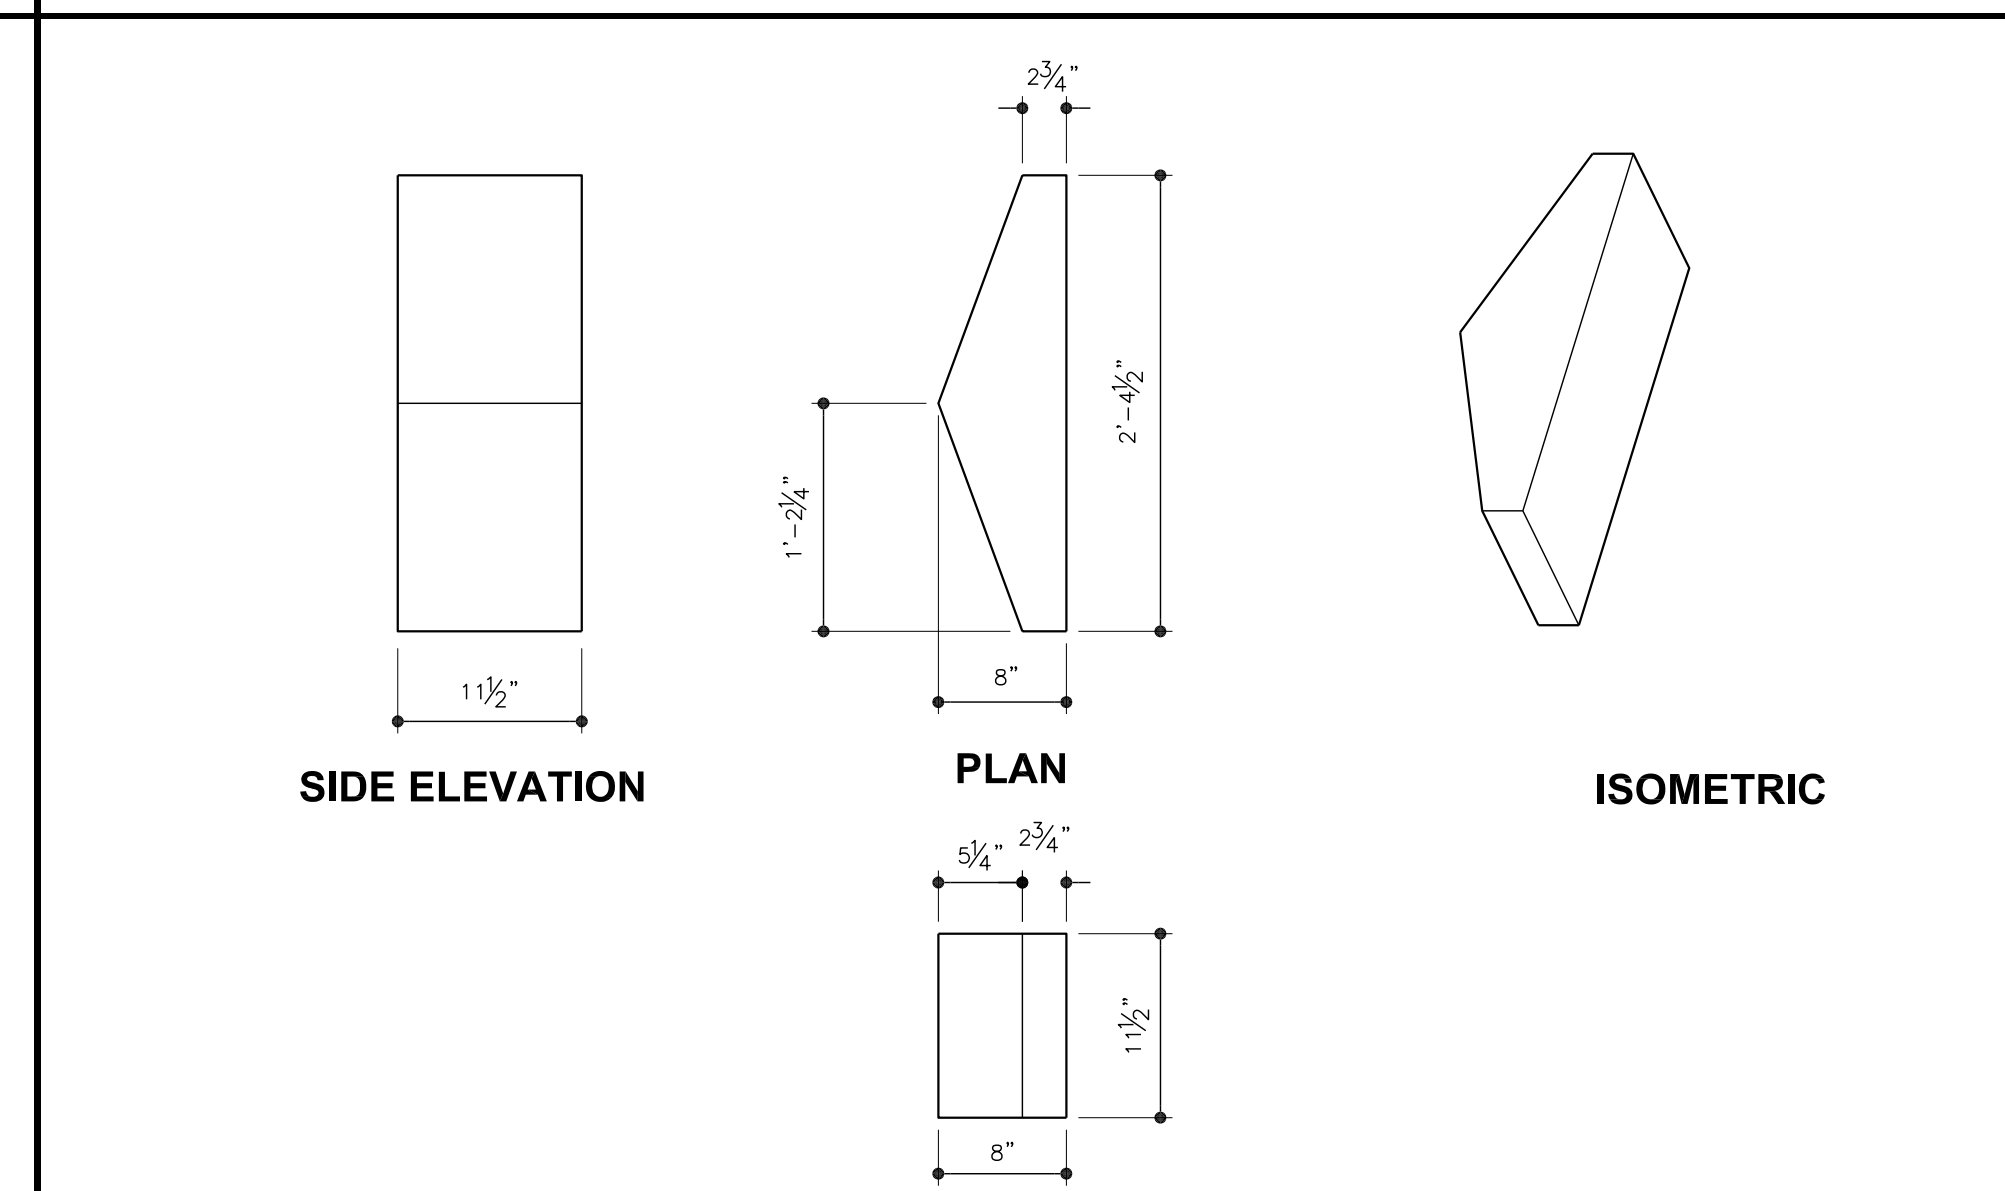

FireRock

The fireplace, *rekindled.*

SEE-THROUGH VENT-FREE FIREPLACE- INDIVIDUAL COMPONENTS

21 VENTLESS TOP PLATE SCALE: 1" = 1'-0"

1 BASE PLATE SCALE: 1" = 1'-0"
NOTE: FOR USE ON SEE-THROUGH FIREPLACES, TURN BASE PLATE OVER AND USE THE BOTTOM SIDE AS THE TOP.

19 SEE-THROUGH FIREBOX SIDE SCALE: 1" = 1'-0"

19 SEE-THROUGH FIREBOX SIDE SCALE: 1" = 1'-0"

20 FIREBOX ARCHED HEADER (OPTIONAL) SCALE: 1" = 1'-0"

20 FIREBOX ARCHED HEADER (OPTIONAL) SCALE: 1" = 1'-0"