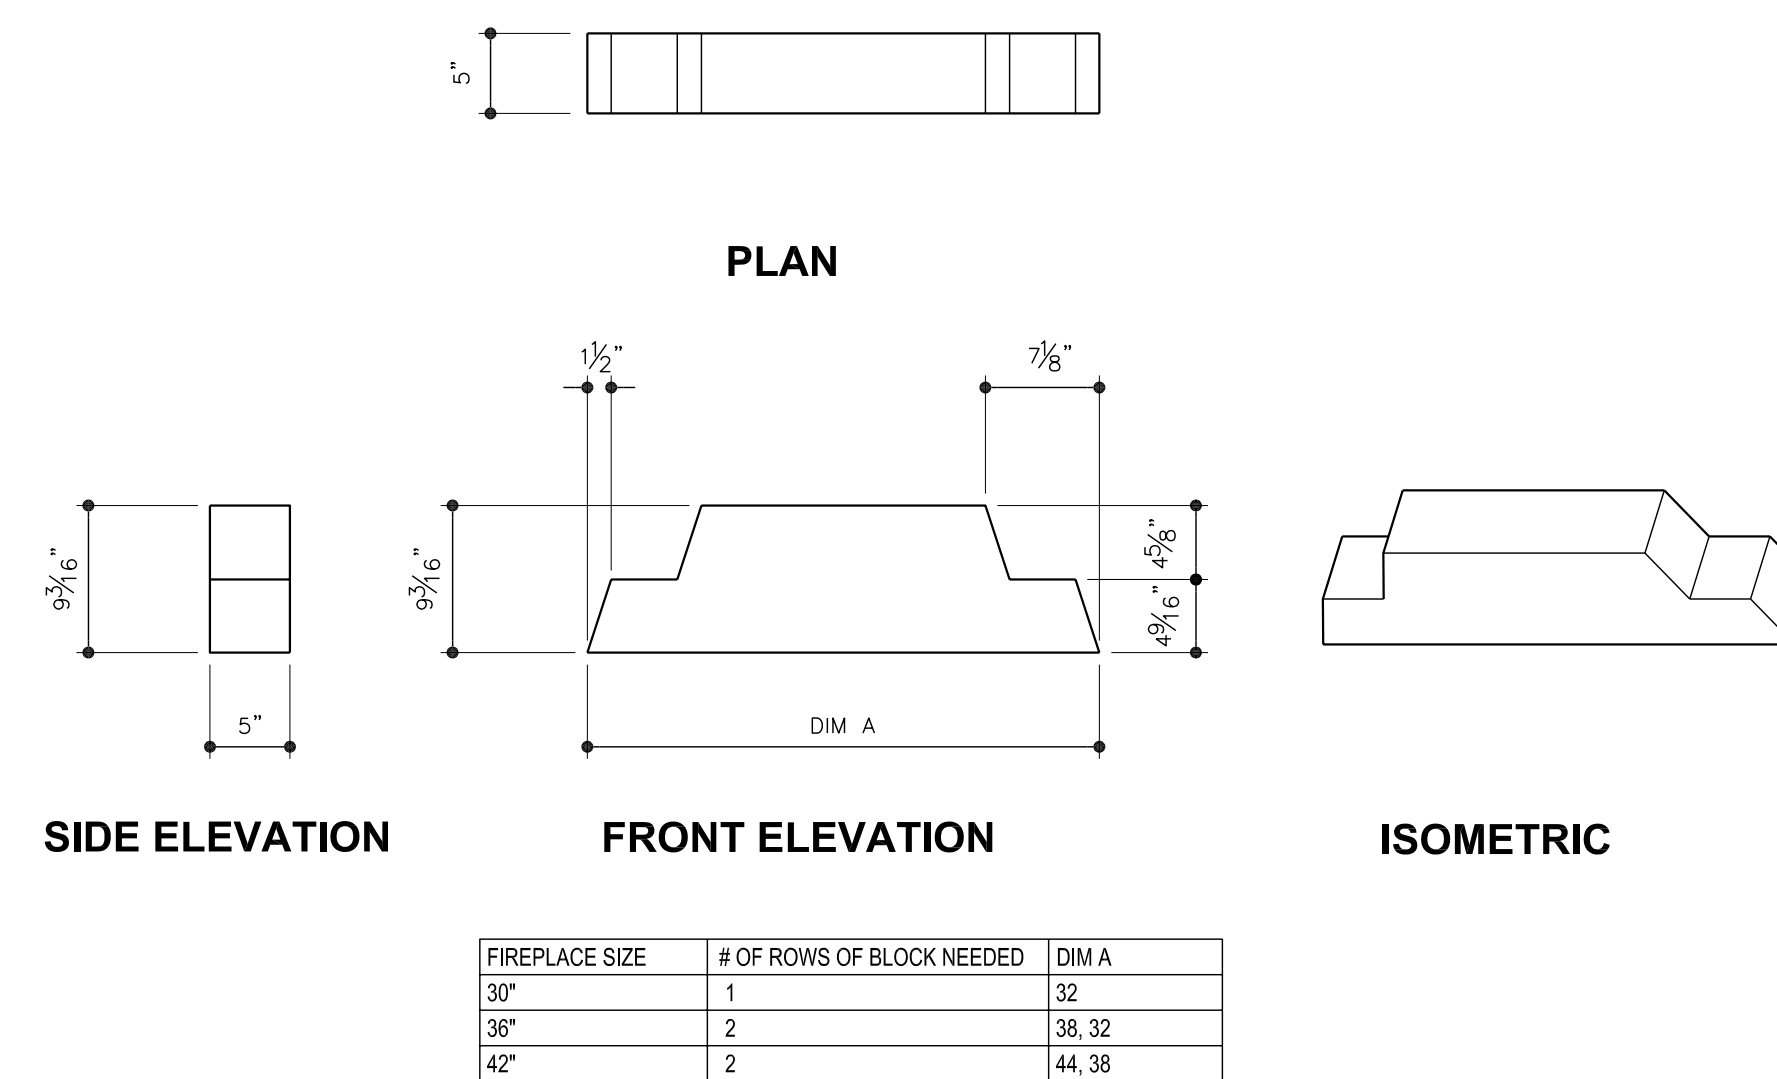

FireRock

The fireplace, *rekindled.*
**LITEROCK FIREPLACE-
 INDIVIDUAL COMPONENTS**

20

**FIREBOX ARCHED HEADER
 (OPTIONAL)**

SCALE: 1" = 1'-0"

9

THROAT RIGHT SIDE

SCALE: 1" = 1'-0"

10

SMOKE CHAMBER FRONT AND BACK

SCALE: 1" = 1'-0"

11

UNIVERSAL SMOKE CHAMBER SIDES

SCALE: 1" = 1'-0"

RELEASE DATE 04/02/09

SCALE 1" = 1'-0"