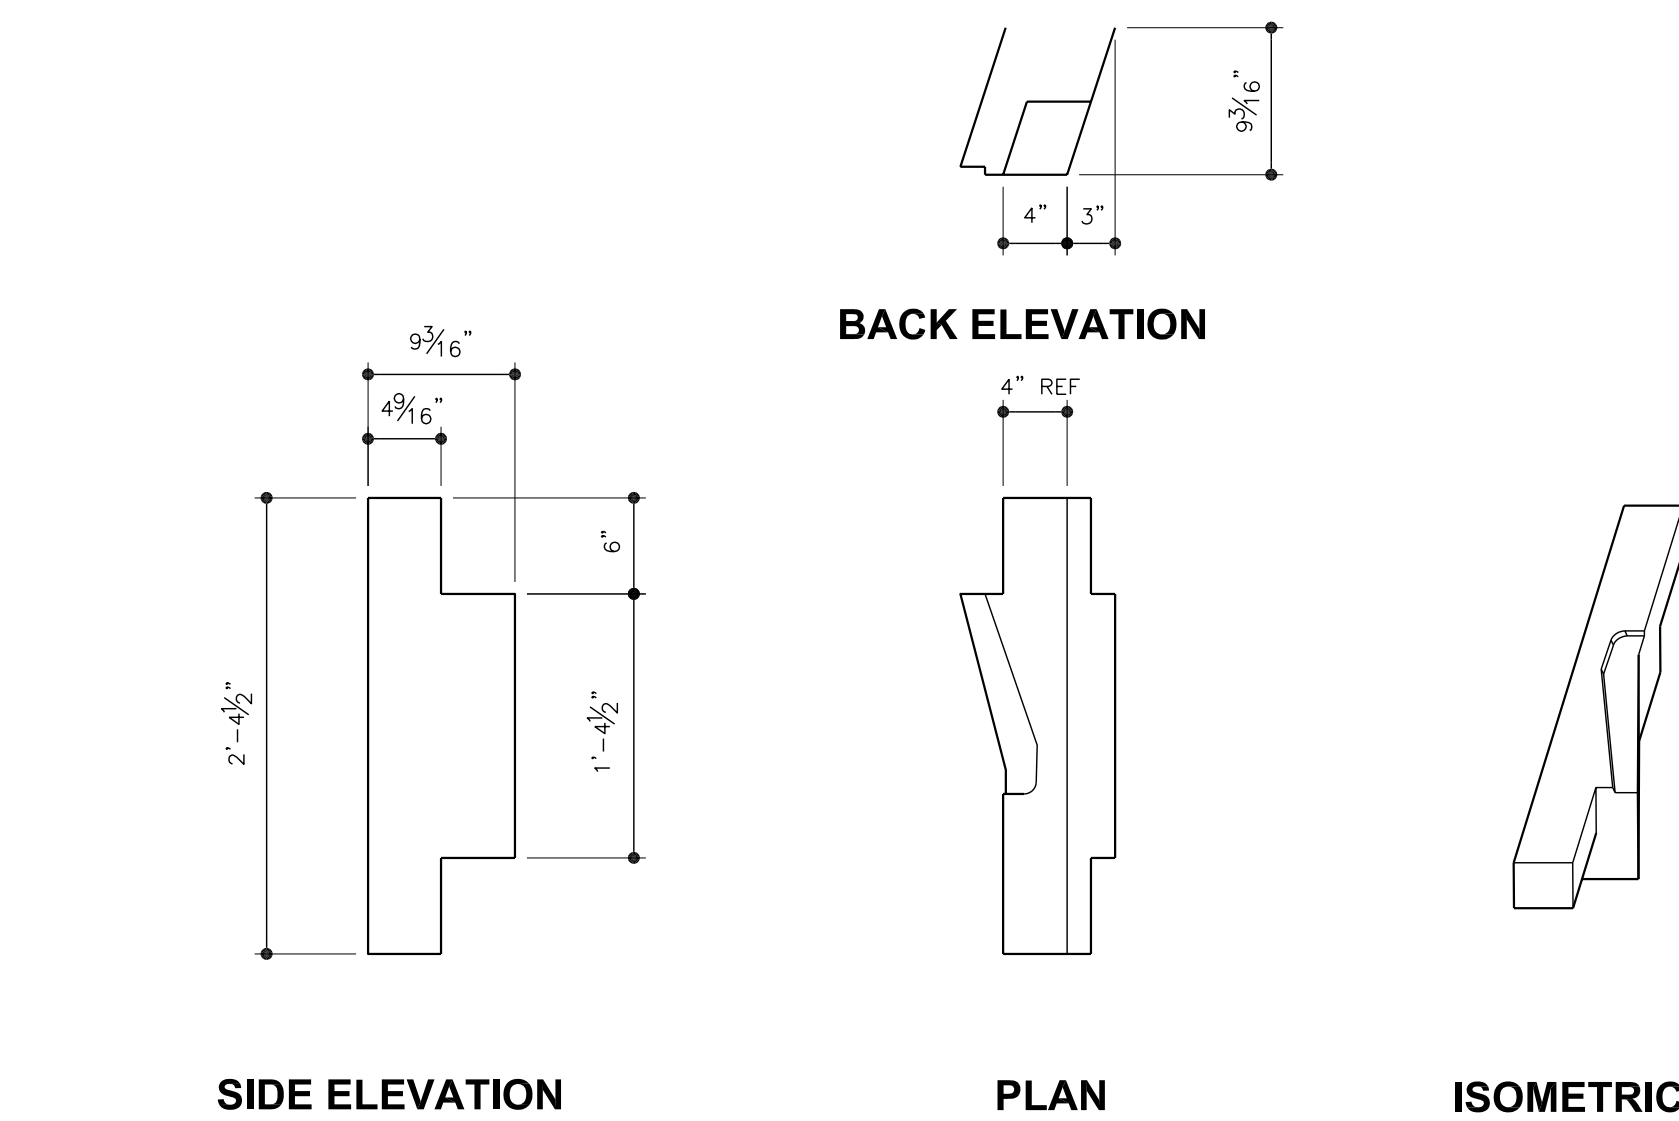

FireRock

The fireplace, *rekindled.*
**LITEROCK FIREPLACE-
 INDIVIDUAL COMPONENTS**

20

**FIREBOX ARCHED HEADER
 (OPTIONAL)**

SCALE: 1" = 1'-0"

9

THROAT RIGHT SIDE

SCALE: 1" = 1'-0"

10

SMOKE CHAMBER FRONT AND BACK

SCALE: 1" = 1'-0"

11

UNIVERSAL SMOKE CHAMBER SIDES

SCALE: 1" = 1'-0"

RELEASE DATE 04/02/09

SCALE 1" = 1'-0"