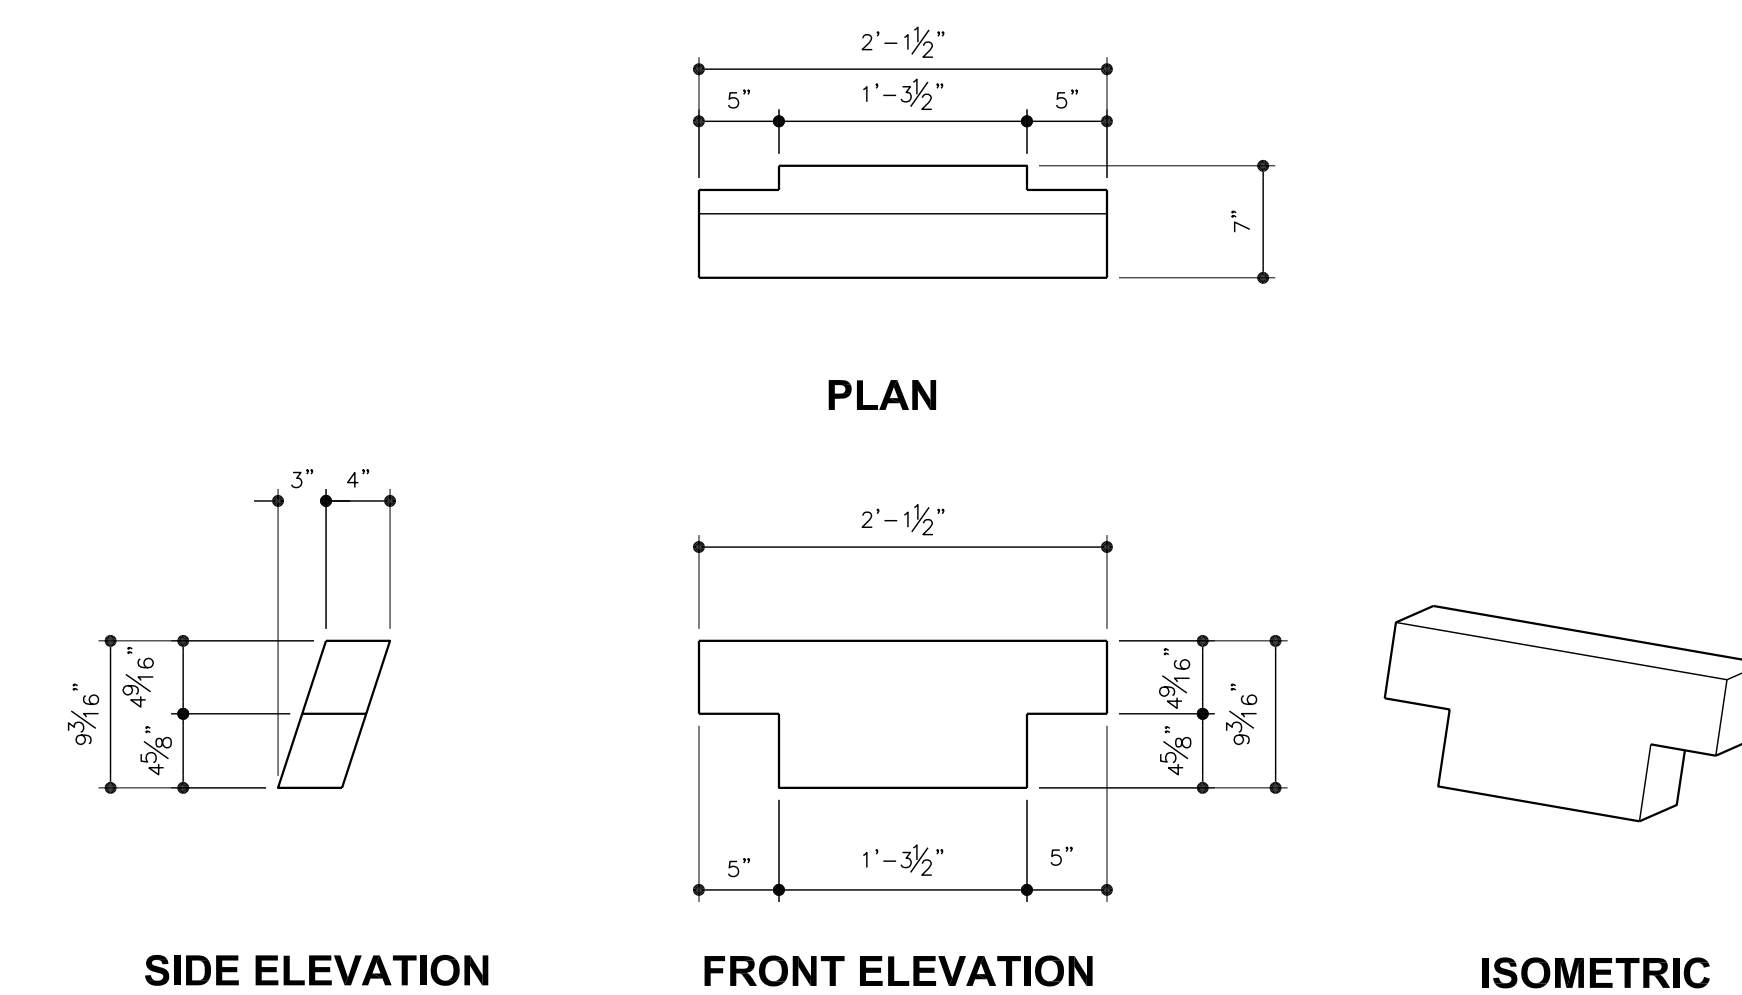

FireRock

The fireplace, *rekindled.*
**LITEROCK FIREPLACE-
 INDIVIDUAL COMPONENTS**

20

**FIREBOX ARCHED HEADER
 (OPTIONAL)**

SCALE: 1" = 1'-0"

9

THROAT RIGHT SIDE

SCALE: 1" = 1'-0"

10

SMOKE CHAMBER FRONT AND BACK

SCALE: 1" = 1'-0"

11

UNIVERSAL SMOKE CHAMBER SIDES

SCALE: 1" = 1'-0"

RELEASE DATE 04/02/09

SCALE 1" = 1'-0"