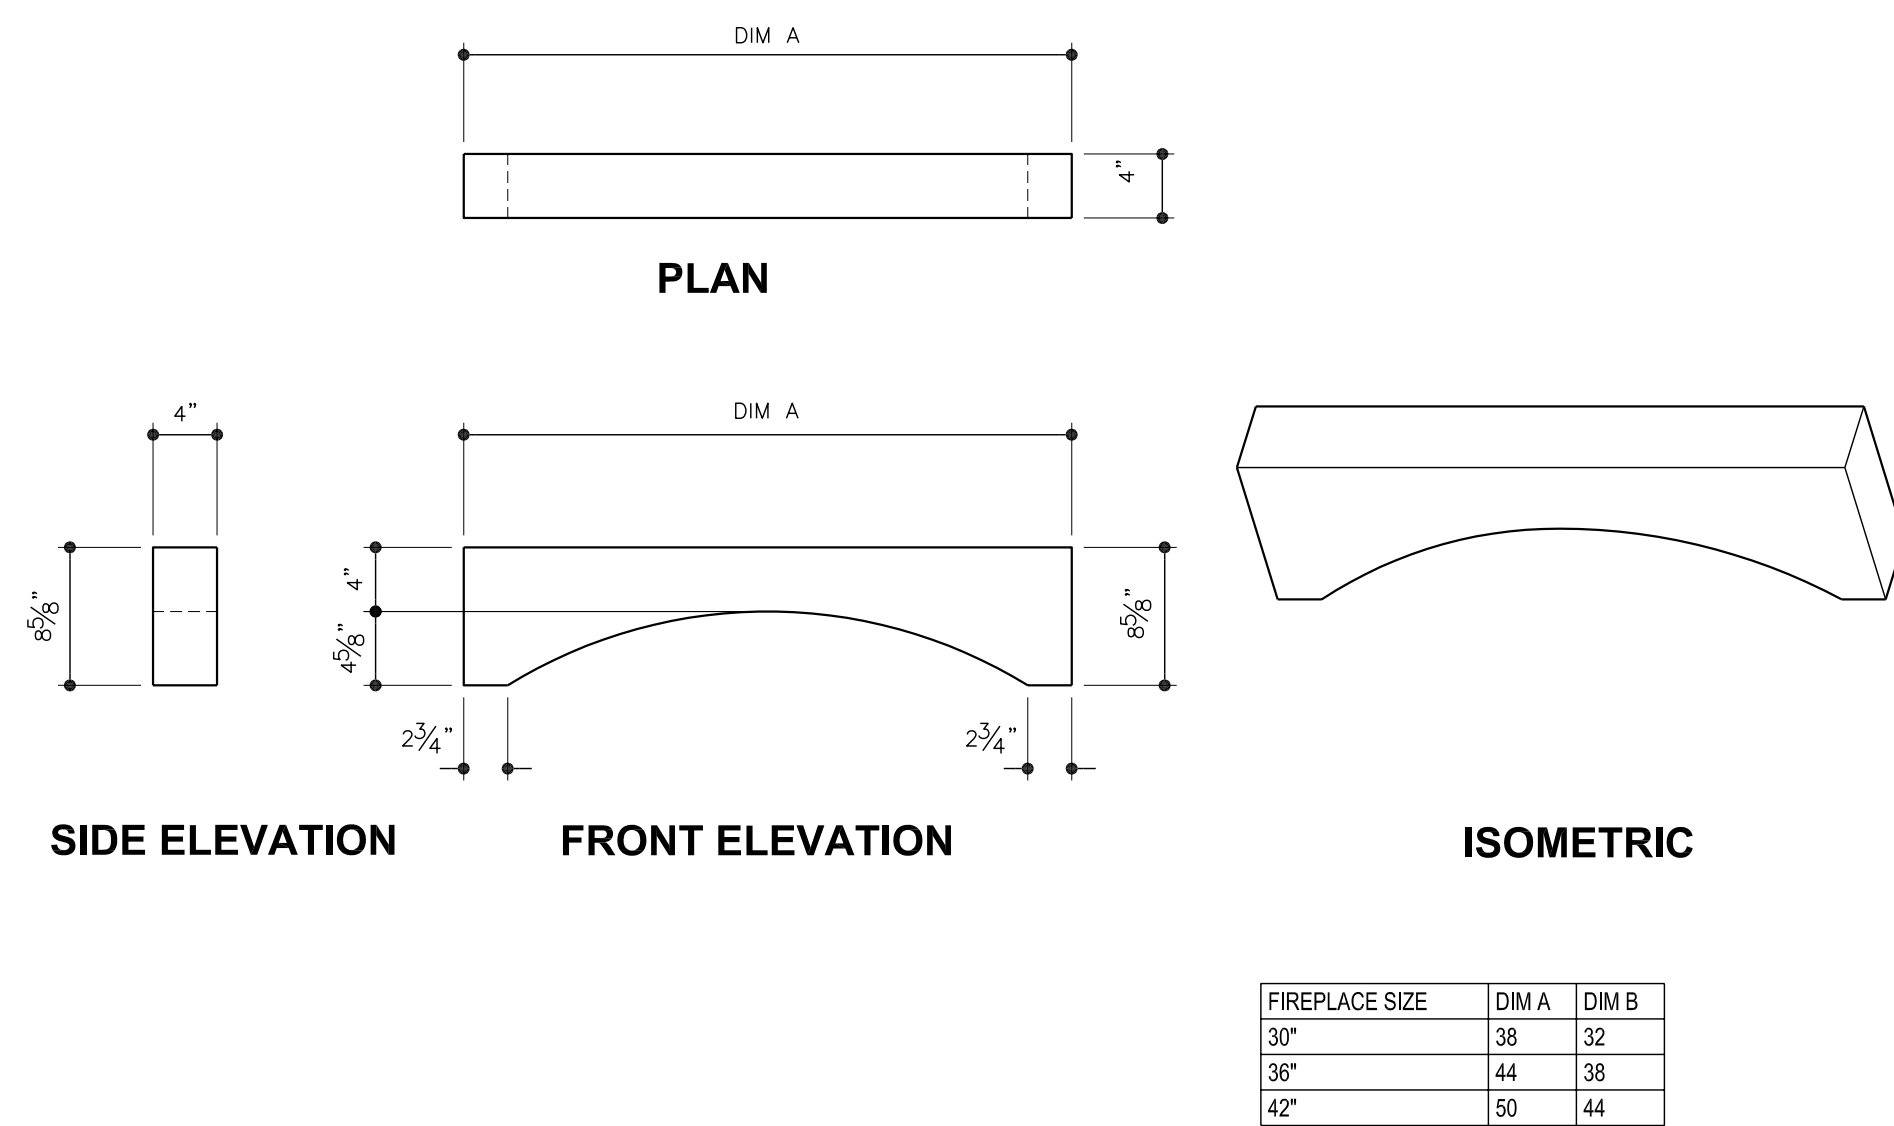

FireRock

The fireplace, *rekindled.*
**LITEROCK FIREPLACE-
 INDIVIDUAL COMPONENTS**

20

**FIREBOX ARCHED HEADER
 (OPTIONAL)**

SCALE: 1" = 1'-0"

9

THROAT RIGHT SIDE

SCALE: 1" = 1'-0"

10

SMOKE CHAMBER FRONT AND BACK

SCALE: 1" = 1'-0"

11

UNIVERSAL SMOKE CHAMBER SIDES

SCALE: 1" = 1'-0"

RELEASE DATE 04/02/09

SCALE 1" = 1'-0"

SHEET

LR-2